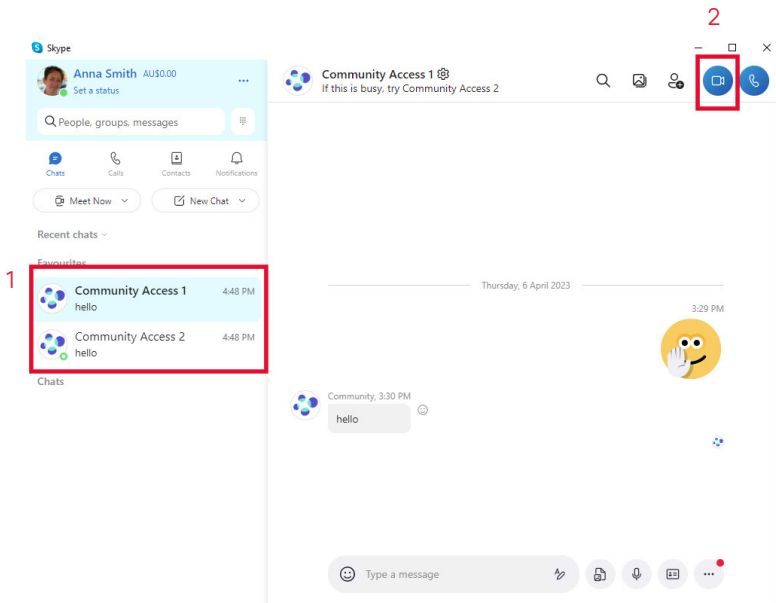

HOW TO USE SKYPE

How to add Contacts

1. Click the Skype app on your device.
2. Click Contacts on the left. You will need to add the following to your contacts list:
  - Community Access 1
  - Community Access 2

How to make a Video Call

1. Click on the Contact on the left side.
2. Click the Video icon on top right corner.